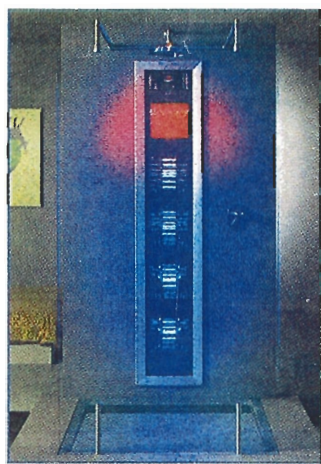

Bath Products

Flowing Shelf

Measuring nearly 16 inches wide, the lav mixer from the Axor Massaud collection features a sheet of water that flows down an asymmetrical shelf-like surface into a white, molded-mineral wash bowl. The collection also includes bath, shower, bidet, and accessory components, all with a chrome finish. Hansgrohe. 770.360.9880. www.hansgrohe-usa.com. **Circle 433**

Singled Out

Two of five new single-setting showerheads in the 300 collection, the 8-inch 350 and 360 models, are double-plated. The 300, 310, and 315 showerheads feature slimmer profiles, and measure 6 inches. Danze. 877.530.3344. www.danze.com. **Circle 436**